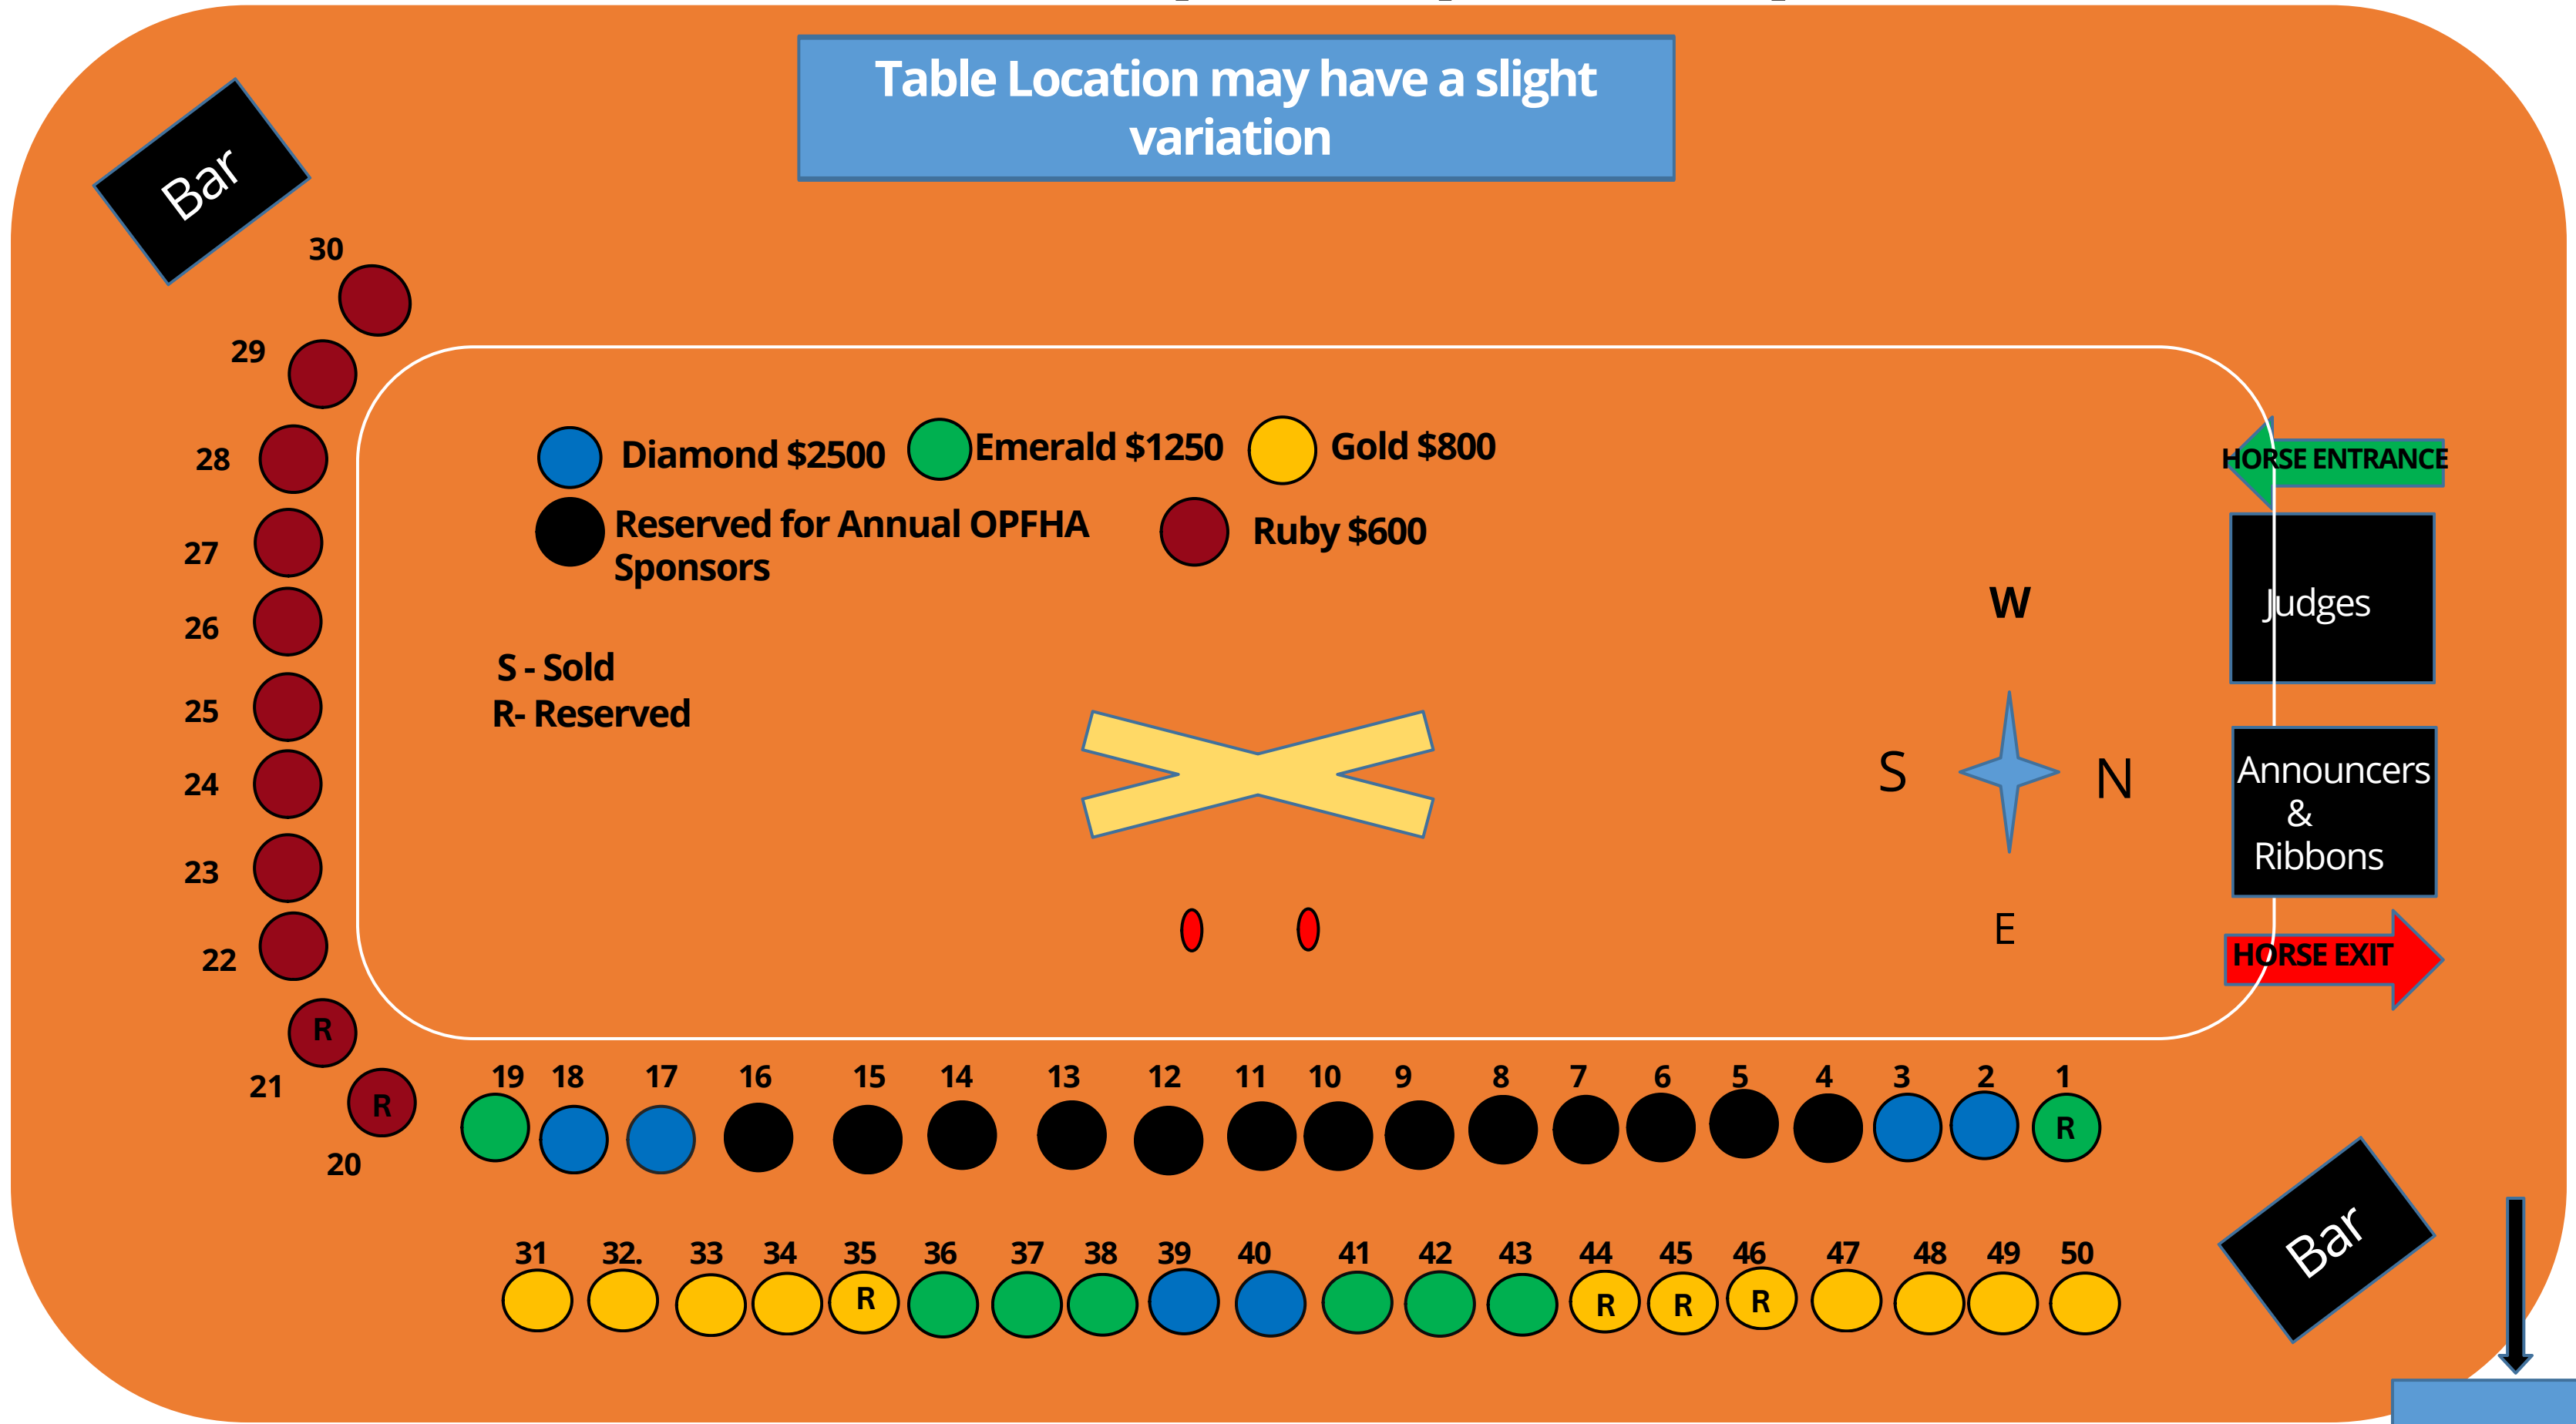

2024 Ocala Cup – Proposed Layout

Table Location may have a slight variation

- Diamond \$2500
- Emerald \$1250
- Gold \$800
- Reserved for Annual OPFHA Sponsors
- Ruby \$600

S - Sold
R - Reserved

- 30
- 29
- 28
- 27
- 26
- 25
- 24
- 23
- 22
- 21
- 20

- 19
- 18
- 17
- 16
- 15
- 14
- 13
- 12
- 11
- 10
- 9
- 8
- 7
- 6
- 5
- 4
- 3
- 2
- 1
- 31
- 32
- 33
- 34
- 35
- 36
- 37
- 38
- 39
- 40
- 41
- 42
- 43
- 44
- 45
- 46
- 47
- 48
- 49
- 50

Subject to change without notice. All placements are

BARN Y SIDE

Main VIP Entrance